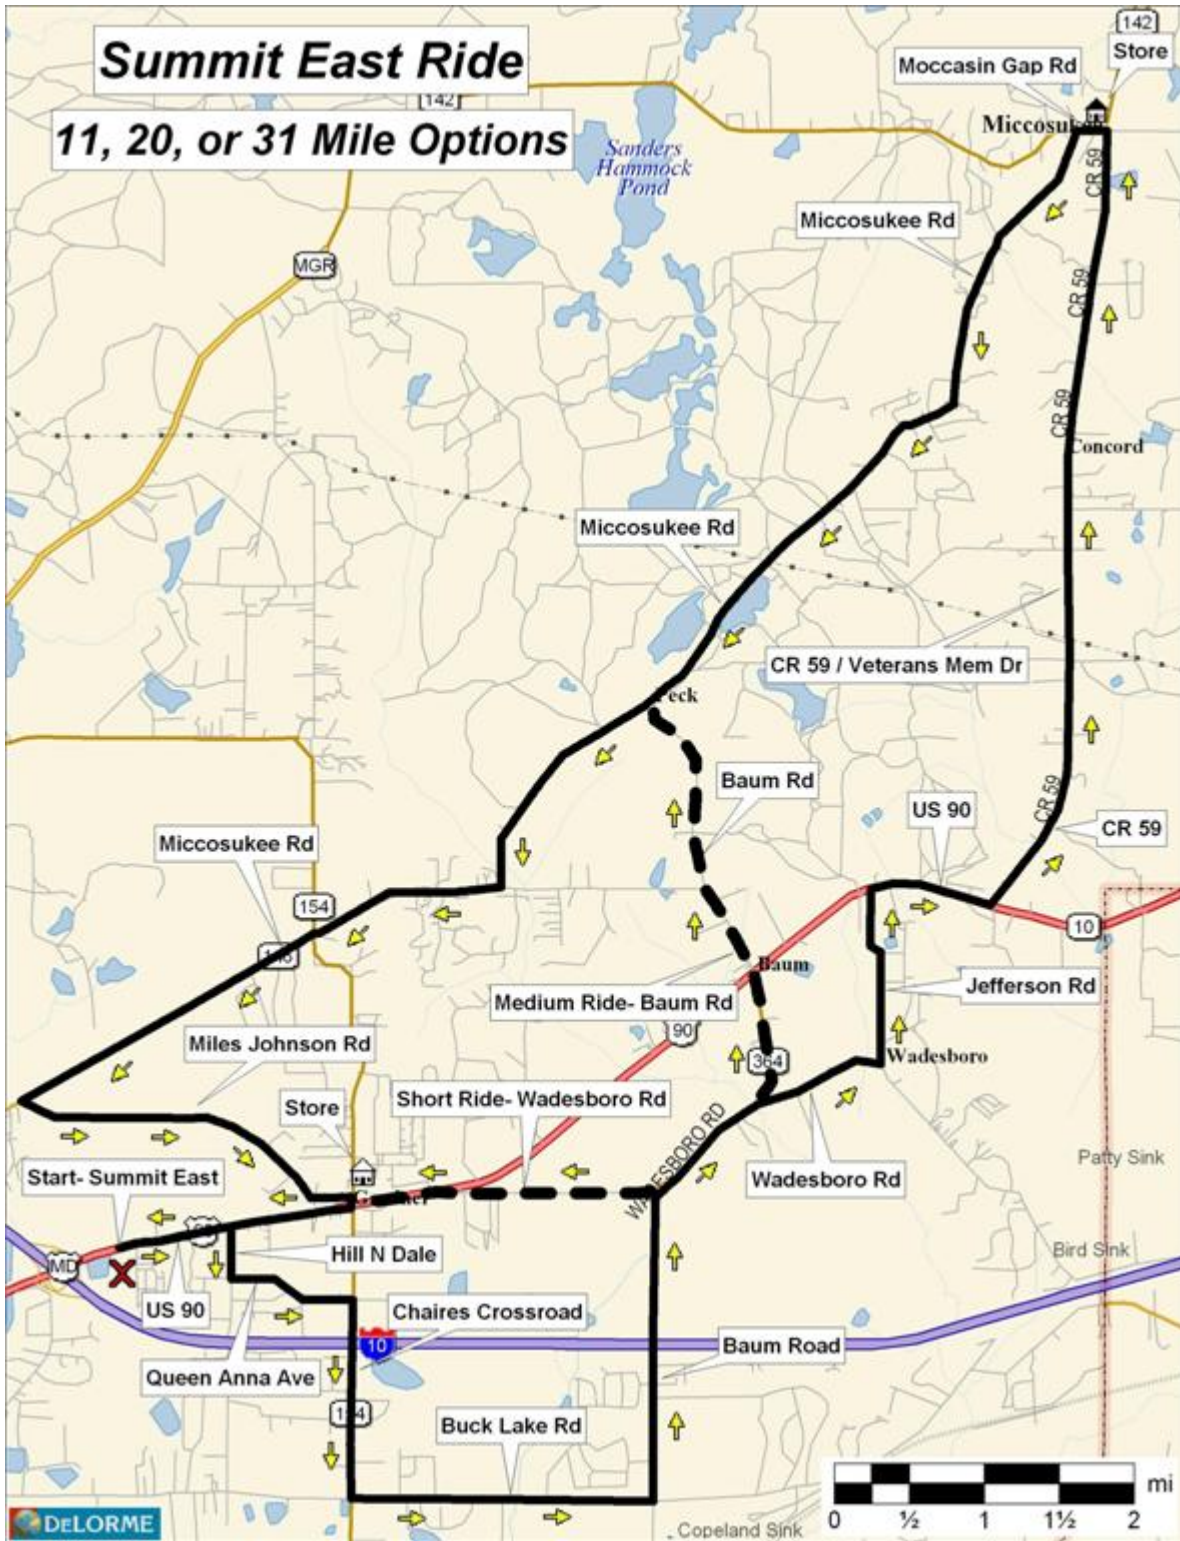

Capital City Cyclists Tallahassee, FL

Map created by Al Parker, CCC Mapmaker. Contact [Al](#) for the GPS file.

[Cue Sheet](#) | [Home](#) | [Road Ride Schedule](#) | [Map Index](#)