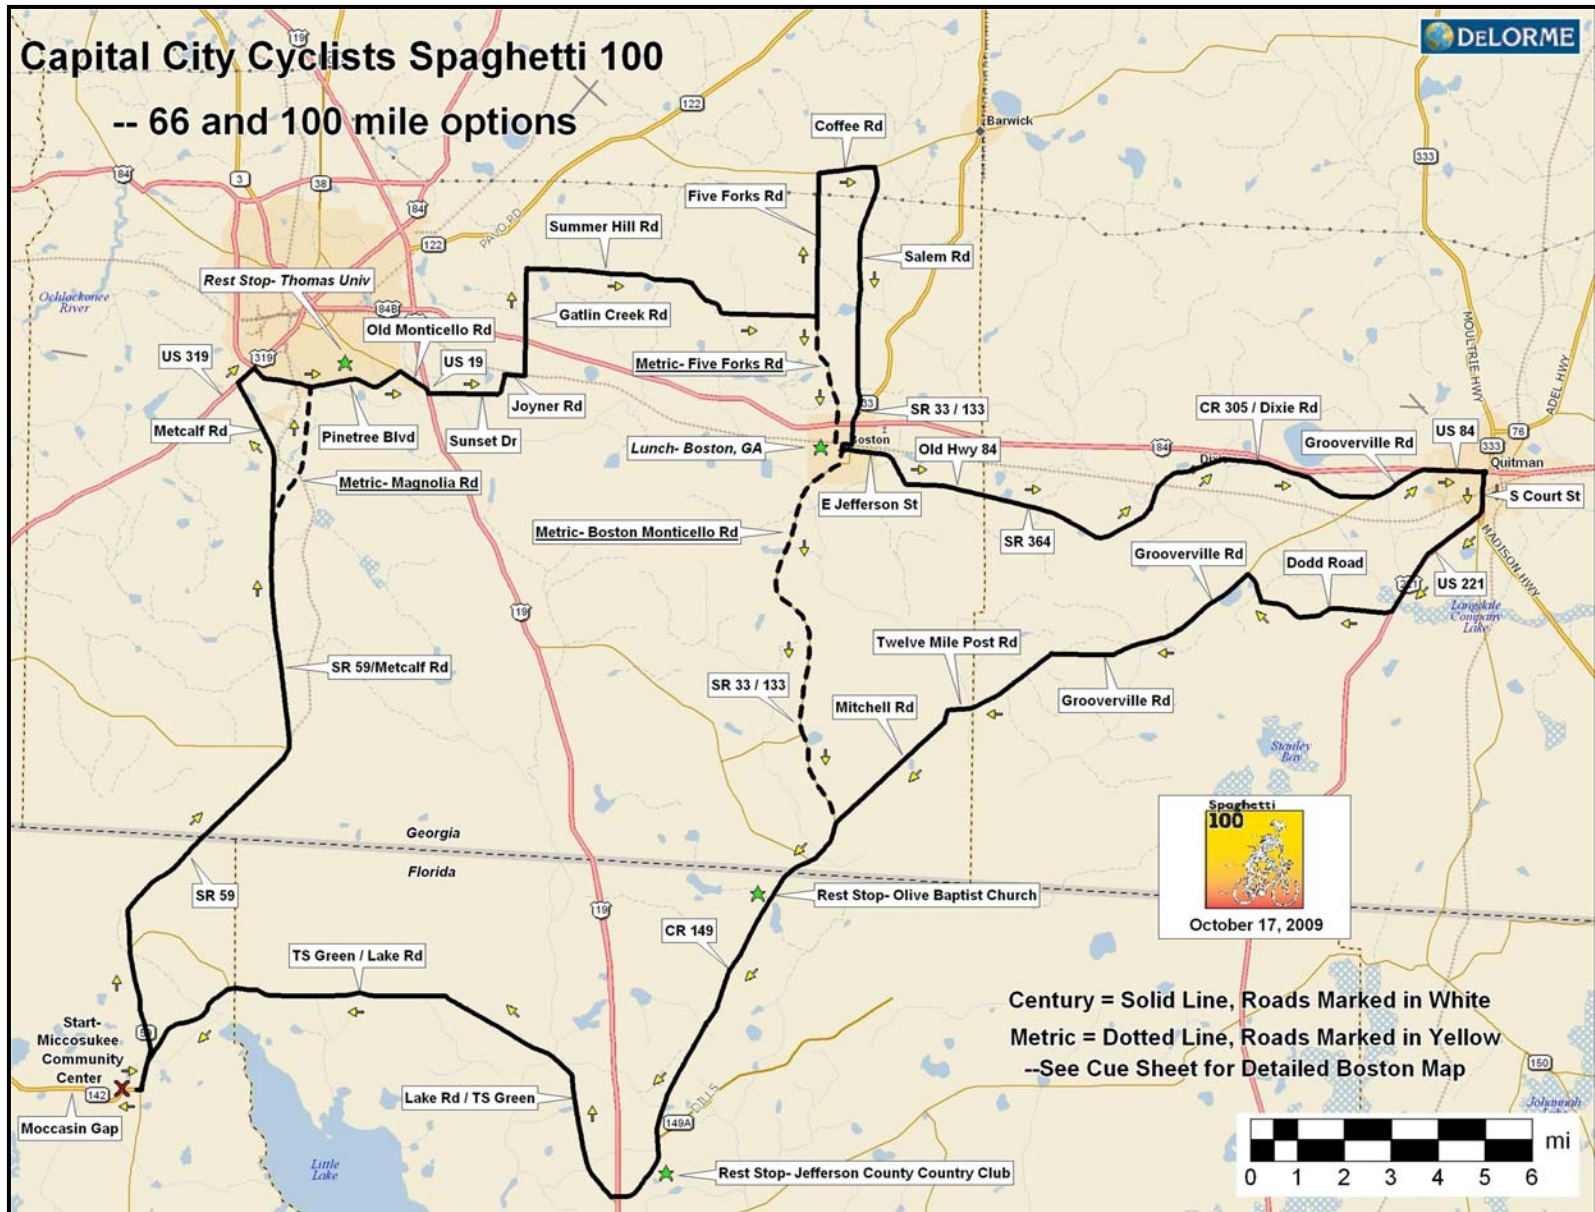

Capital City Cyclists Tallahassee, FL

Map created by Al Parker, CCC Mapmaker. Contact [Al](#) for the GPS file.

[Cue Sheet](#) | [Home](#) | [Road Ride Schedule](#) | [Map Index](#)