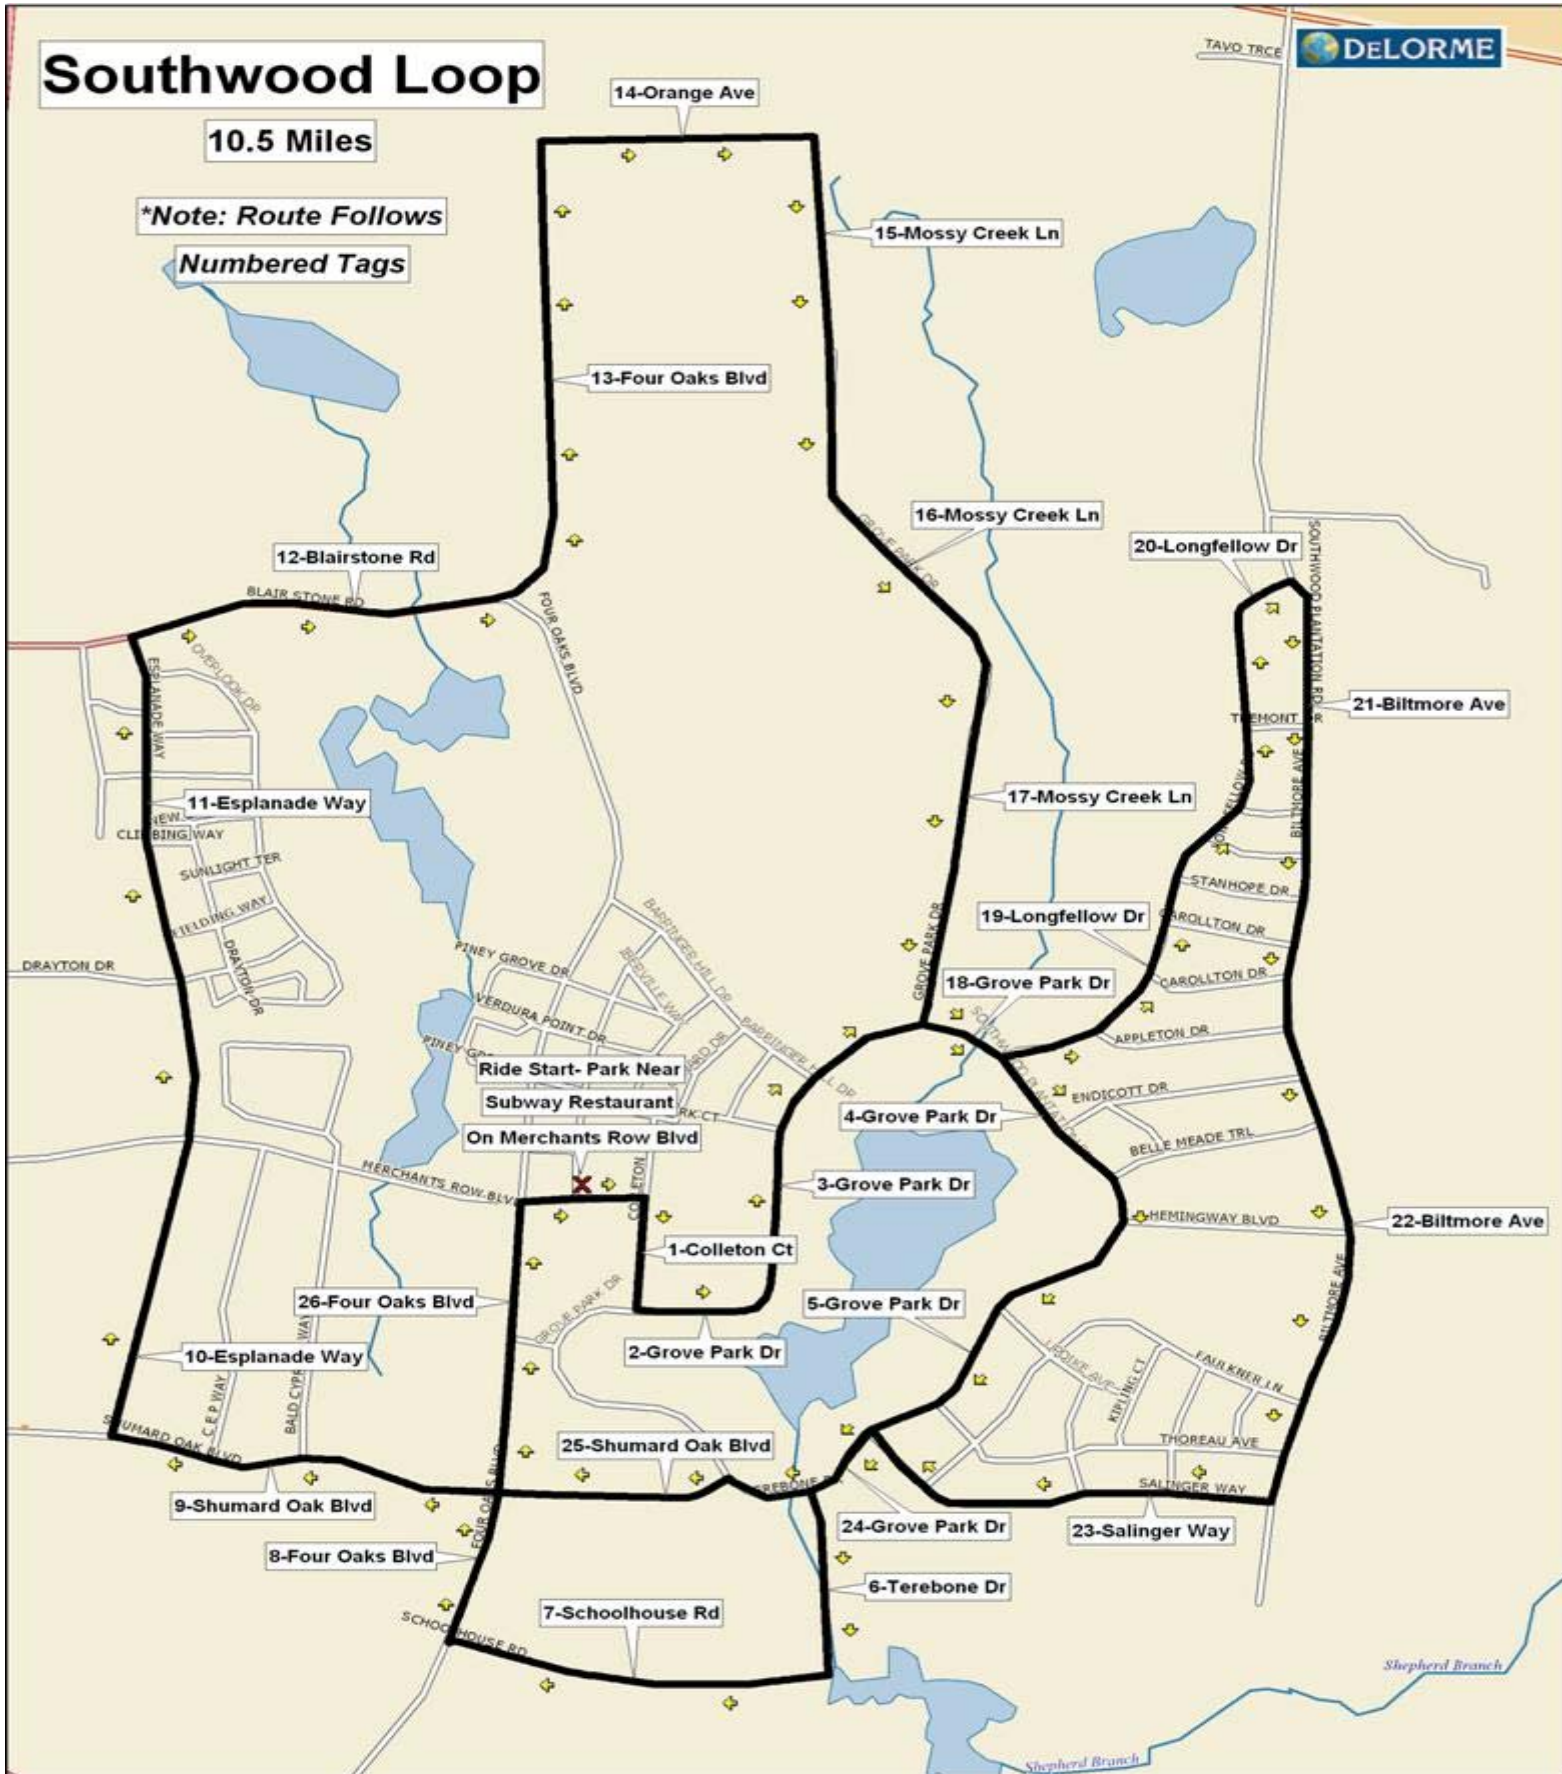

Capital City Cyclists Tallahassee, FL

Map created by Al Parker, CCC Mapmaker. Contact [Al](#) for the GPS file.

[Home](#) | [Road Ride Schedule](#) | [Map Index](#)