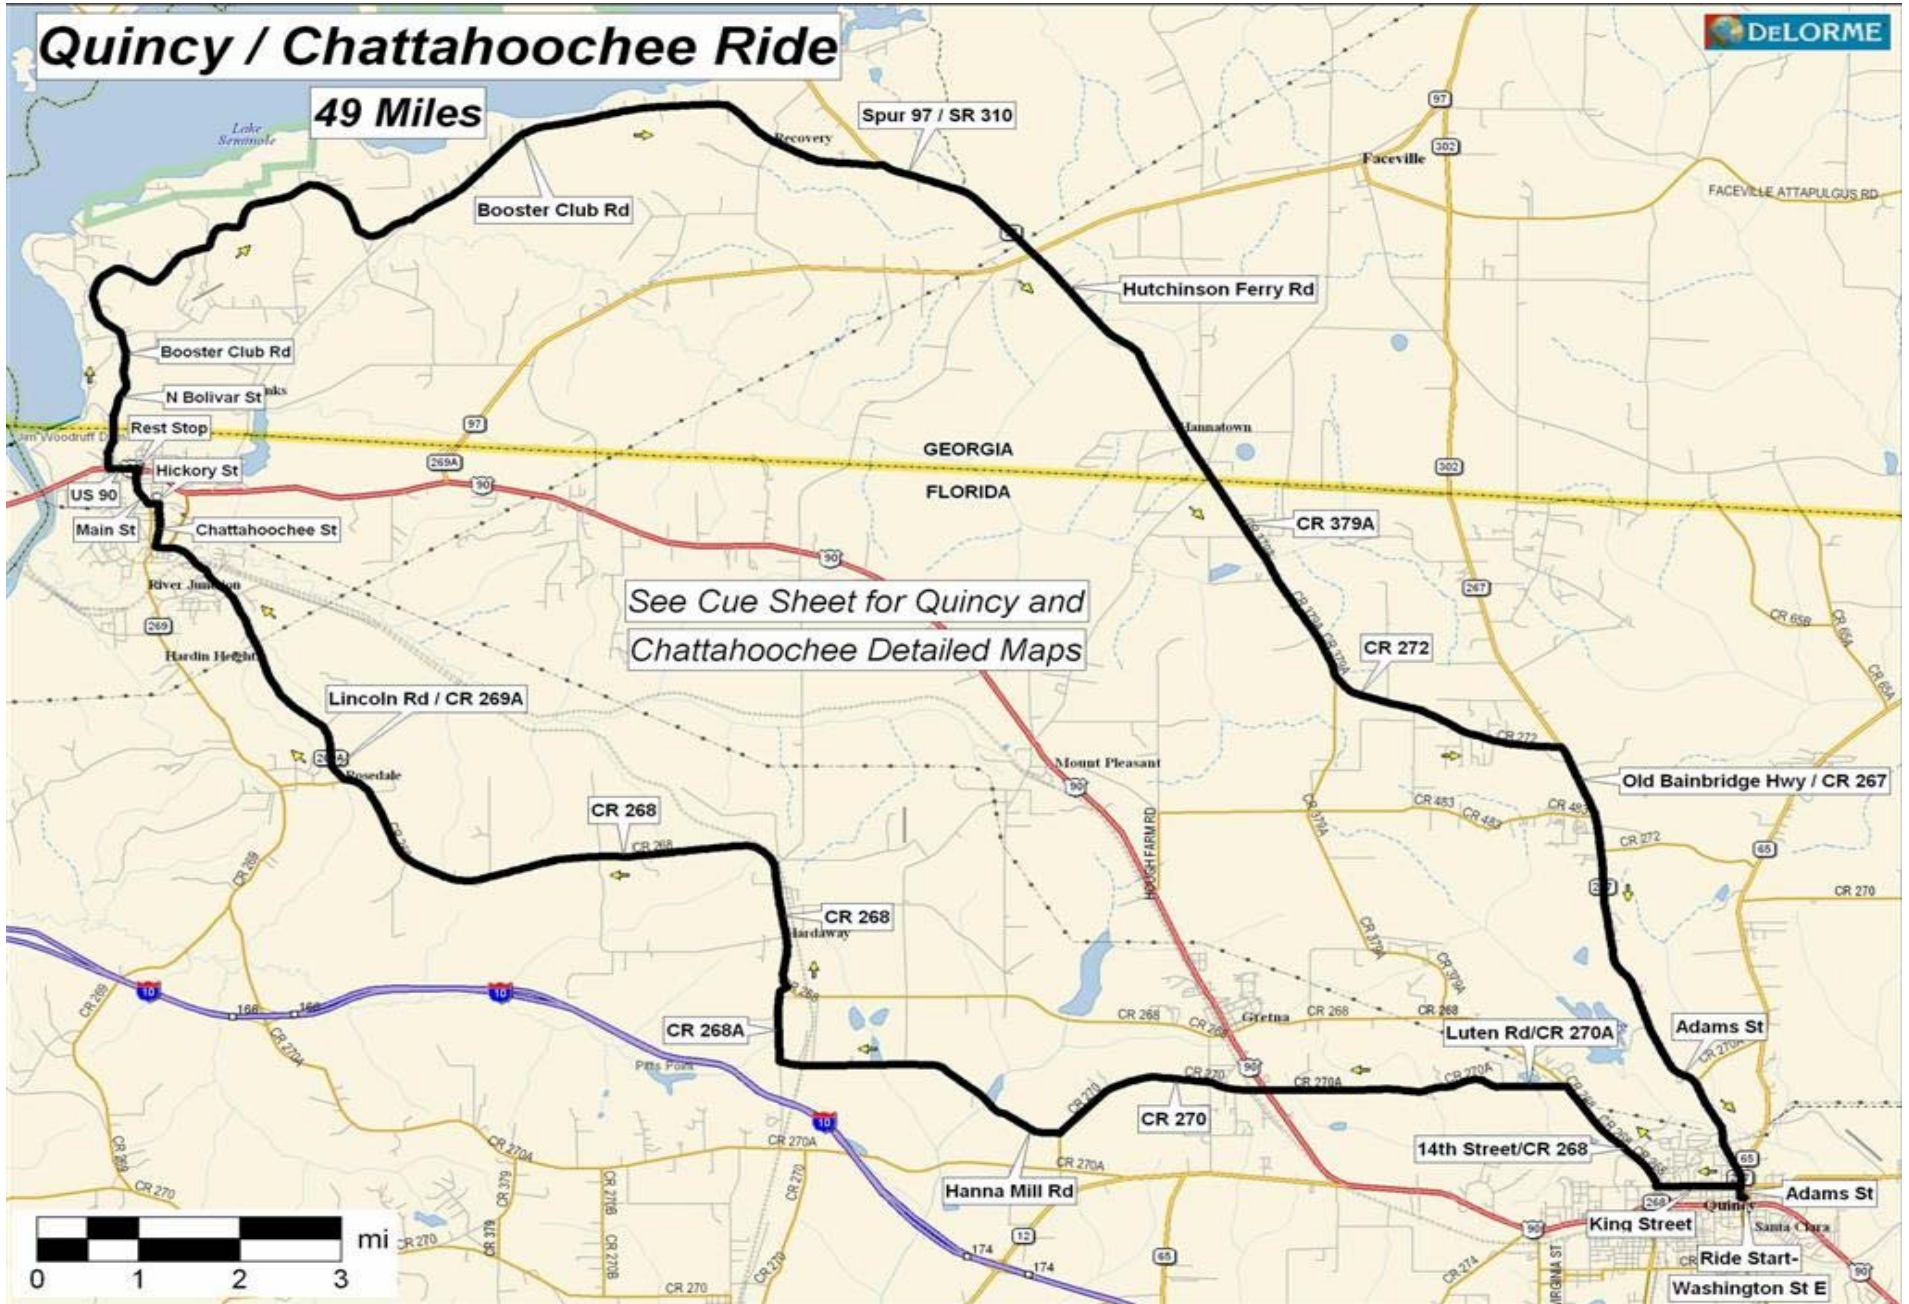

Capital City Cyclists Tallahassee, FL

Map created by Al Parker, CCC Mapmaker. Contact [Al](#) for the GPS file.

[Cue Sheet](#) | [Home](#) | [Road Ride Schedule](#) | [Map Index](#)