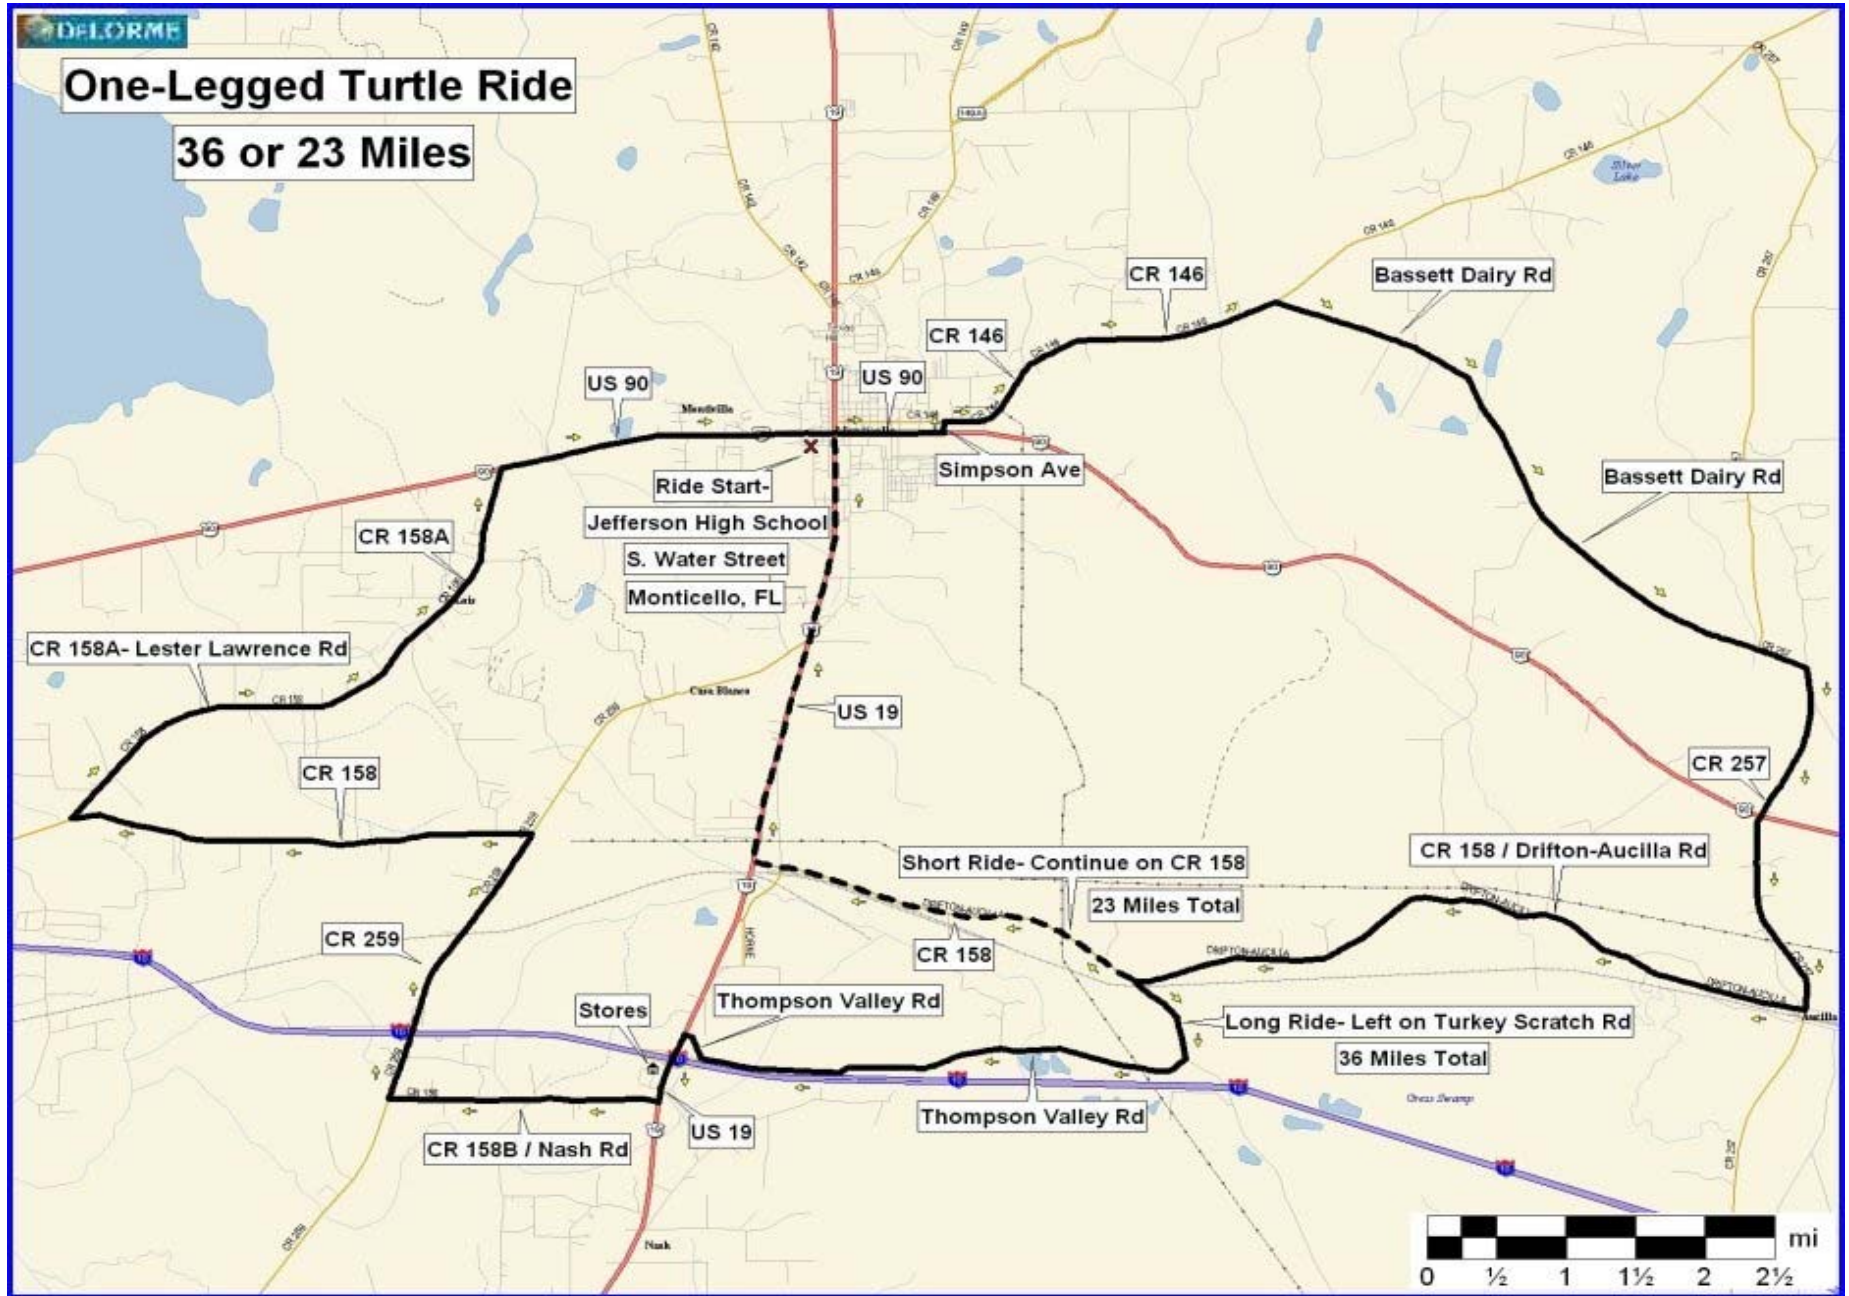

Capital City Cyclists Tallahassee, FL

Map created by Al Parker, CCC Mapmaker. Contact [Al](#) for the GPS file.

[Cue Sheet](#) | [Home](#) | [Road Ride Schedule](#) | [Map Index](#)