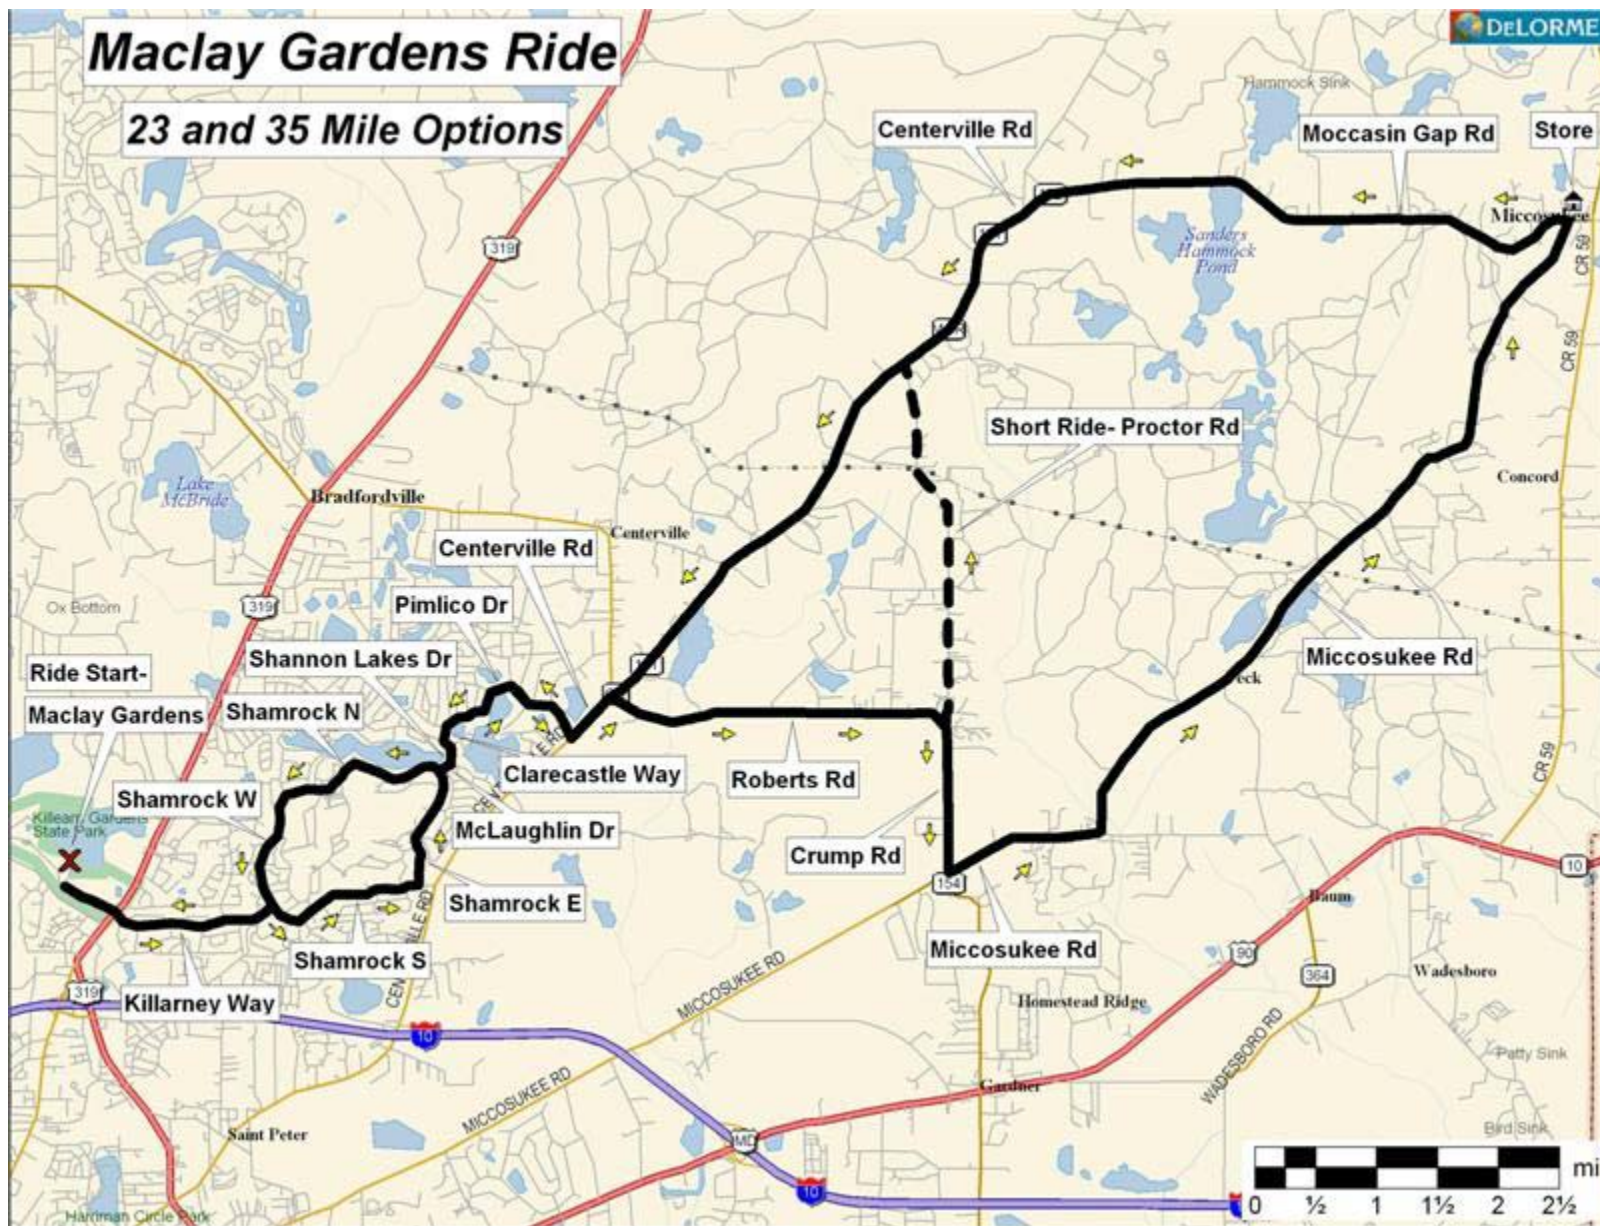

# Capital City Cyclists Tallahassee, FL

Map created by Al Parker, CCC Mapmaker. Contact [Al](#) for the GPS file.

[Home](#) | [Road Ride Schedule](#) | [Map Index](#)