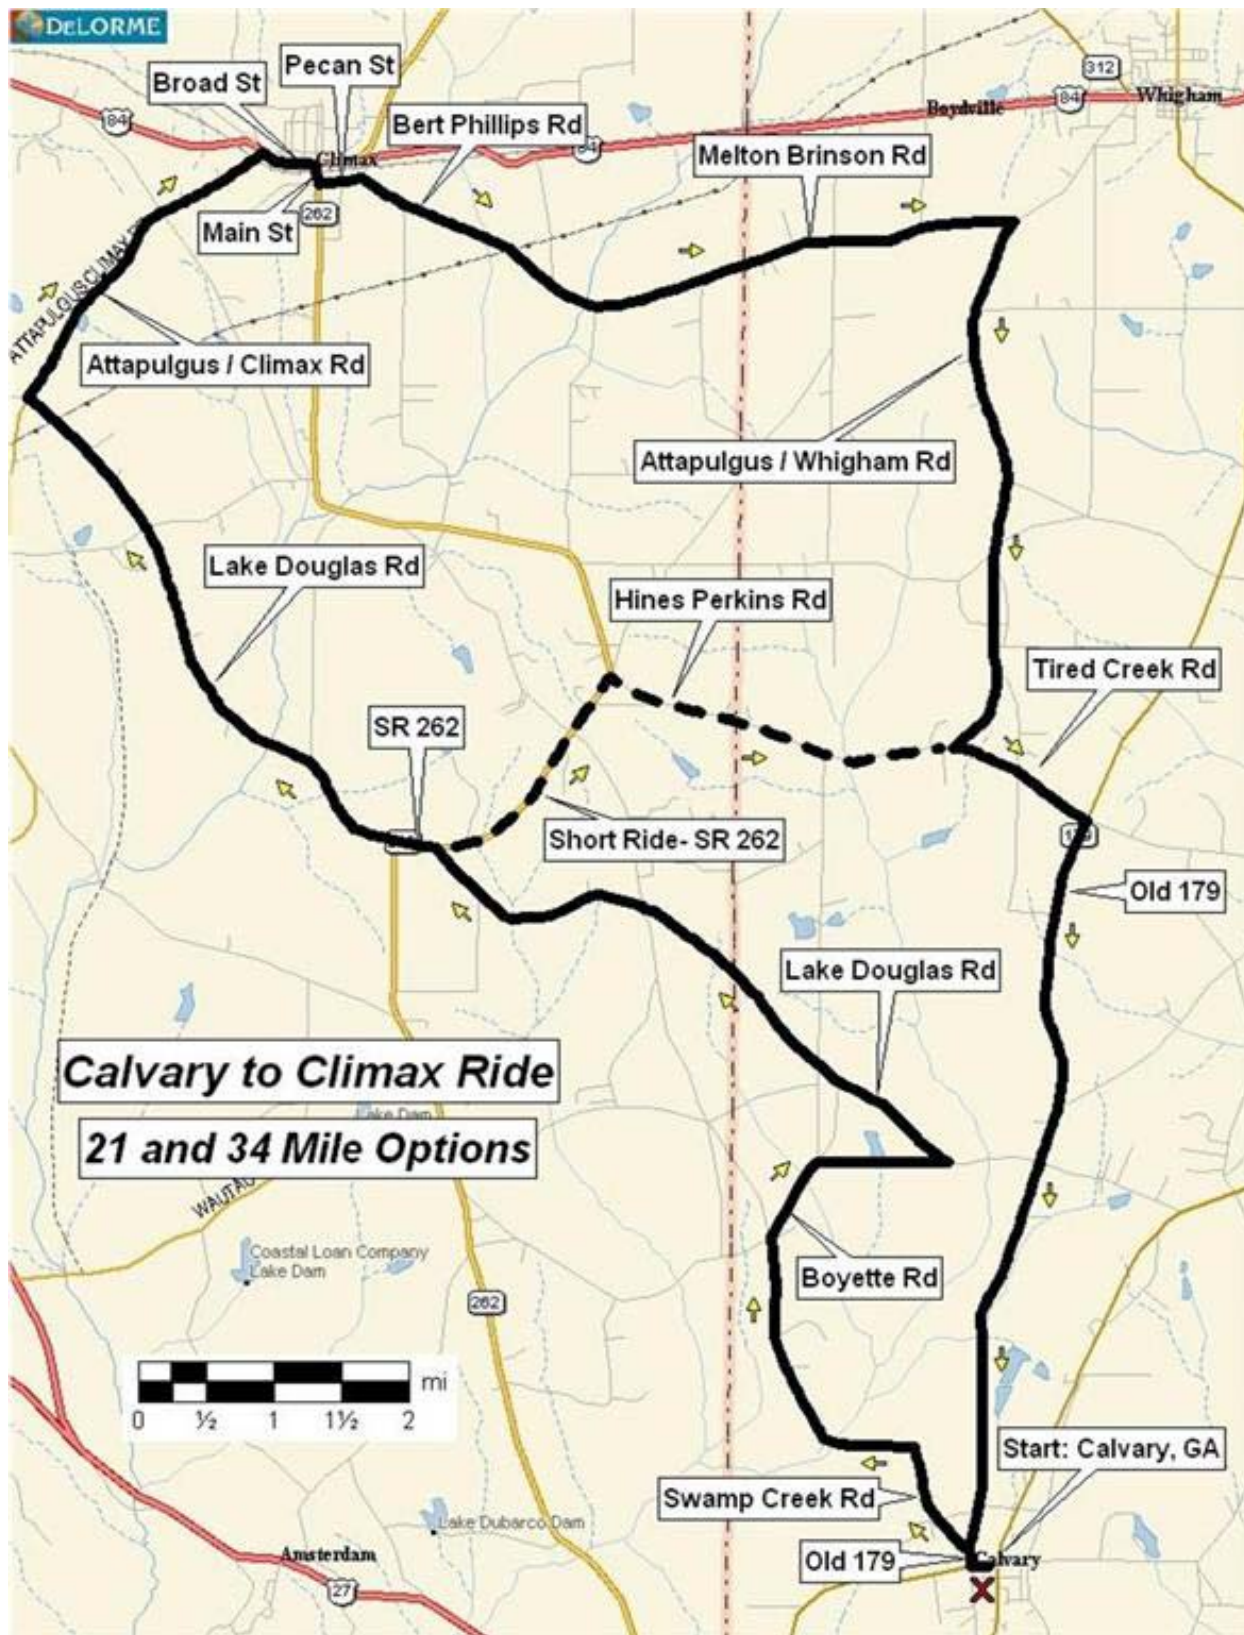

# Capital City Cyclists Tallahassee, FL

Map created by Al Parker, CCC Mapmaker. Contact [Al](#) for the GPS file.