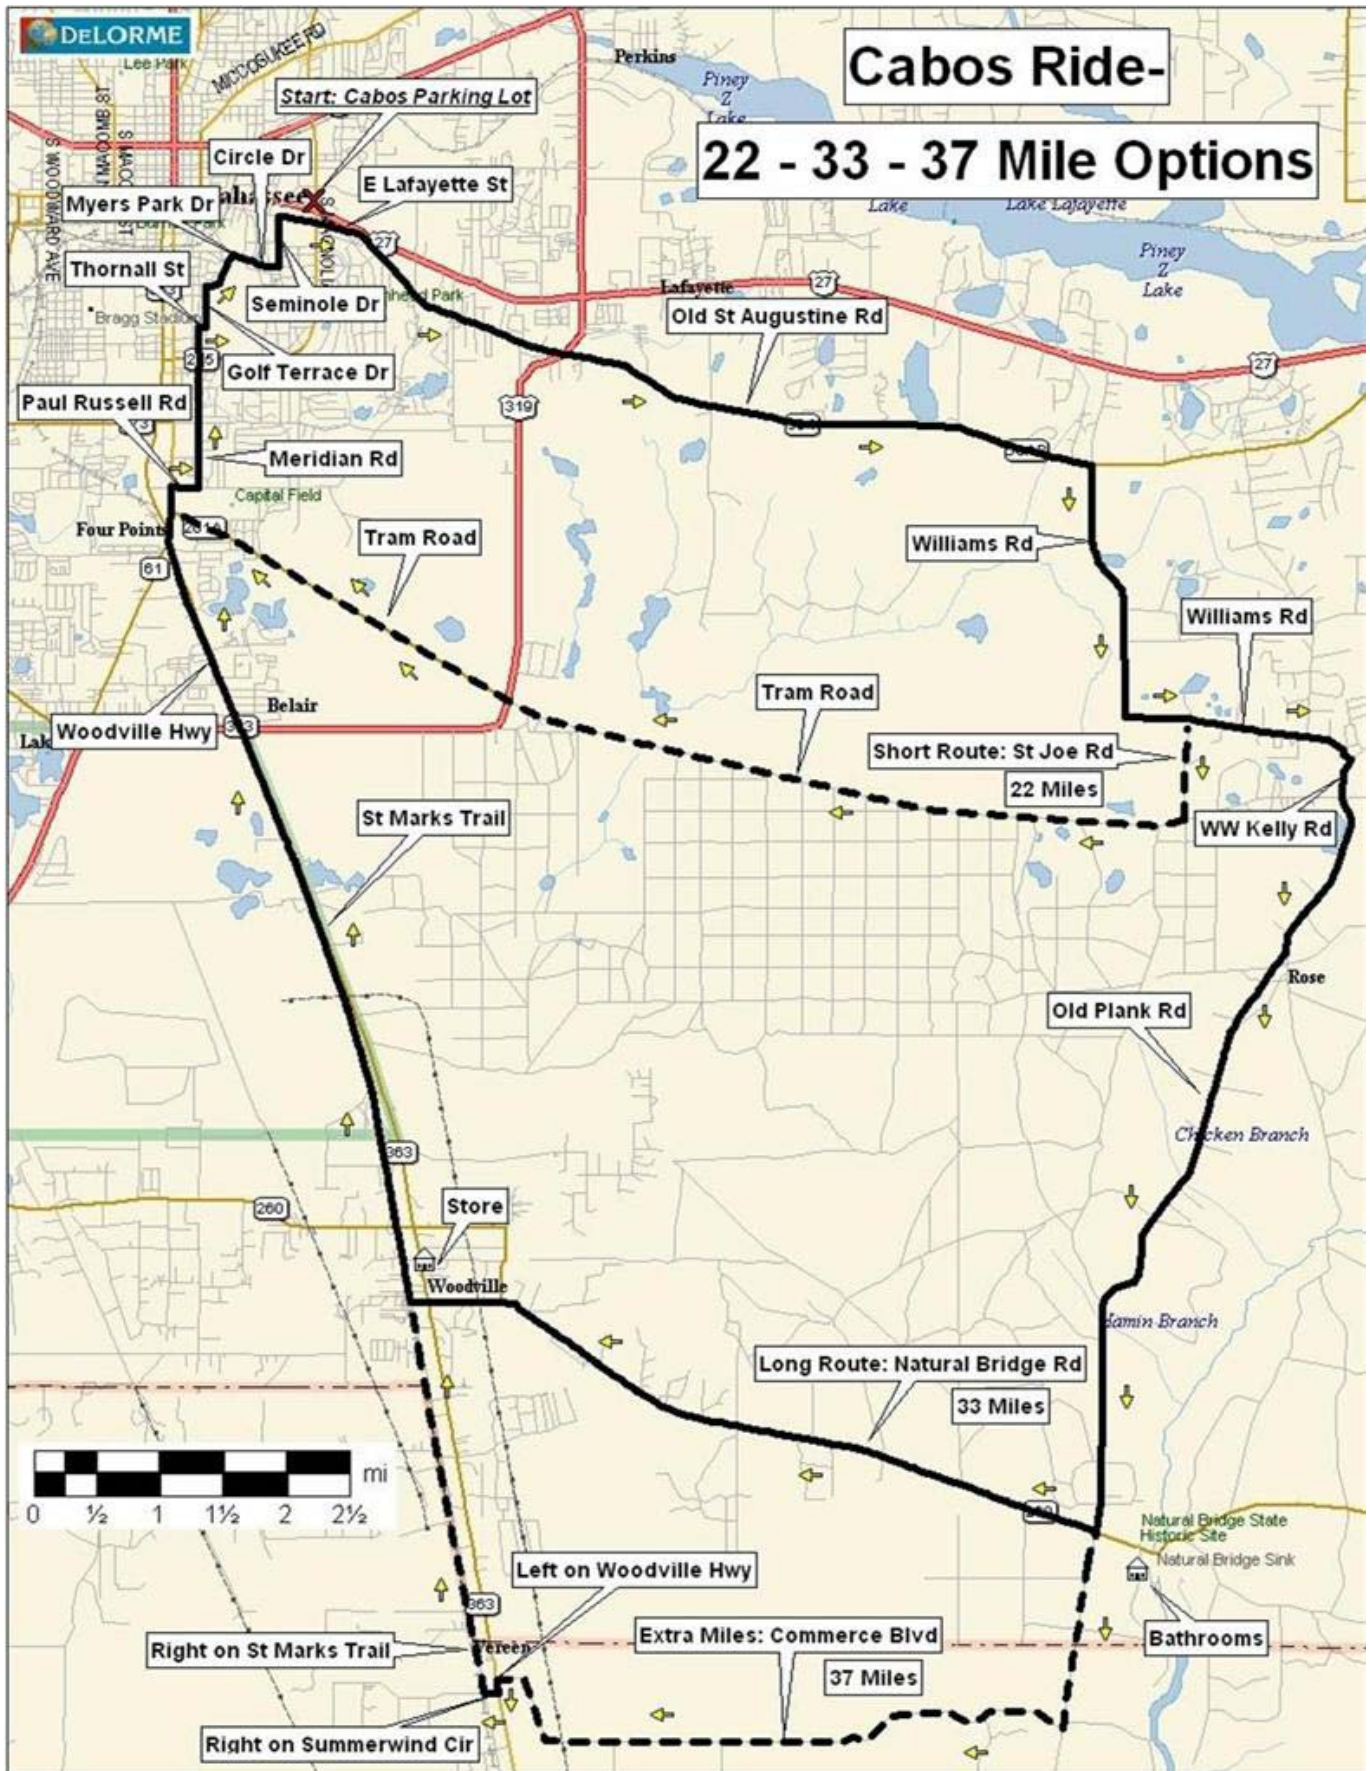

# Capital City Cyclists Tallahassee, FL

Map created by Al Parker, CCC Mapmaker. Contact [Al](#) for the GPS file.

[Cue Sheet](#) | [Home](#) | [Road Ride Schedule](#) | [Map Index](#)