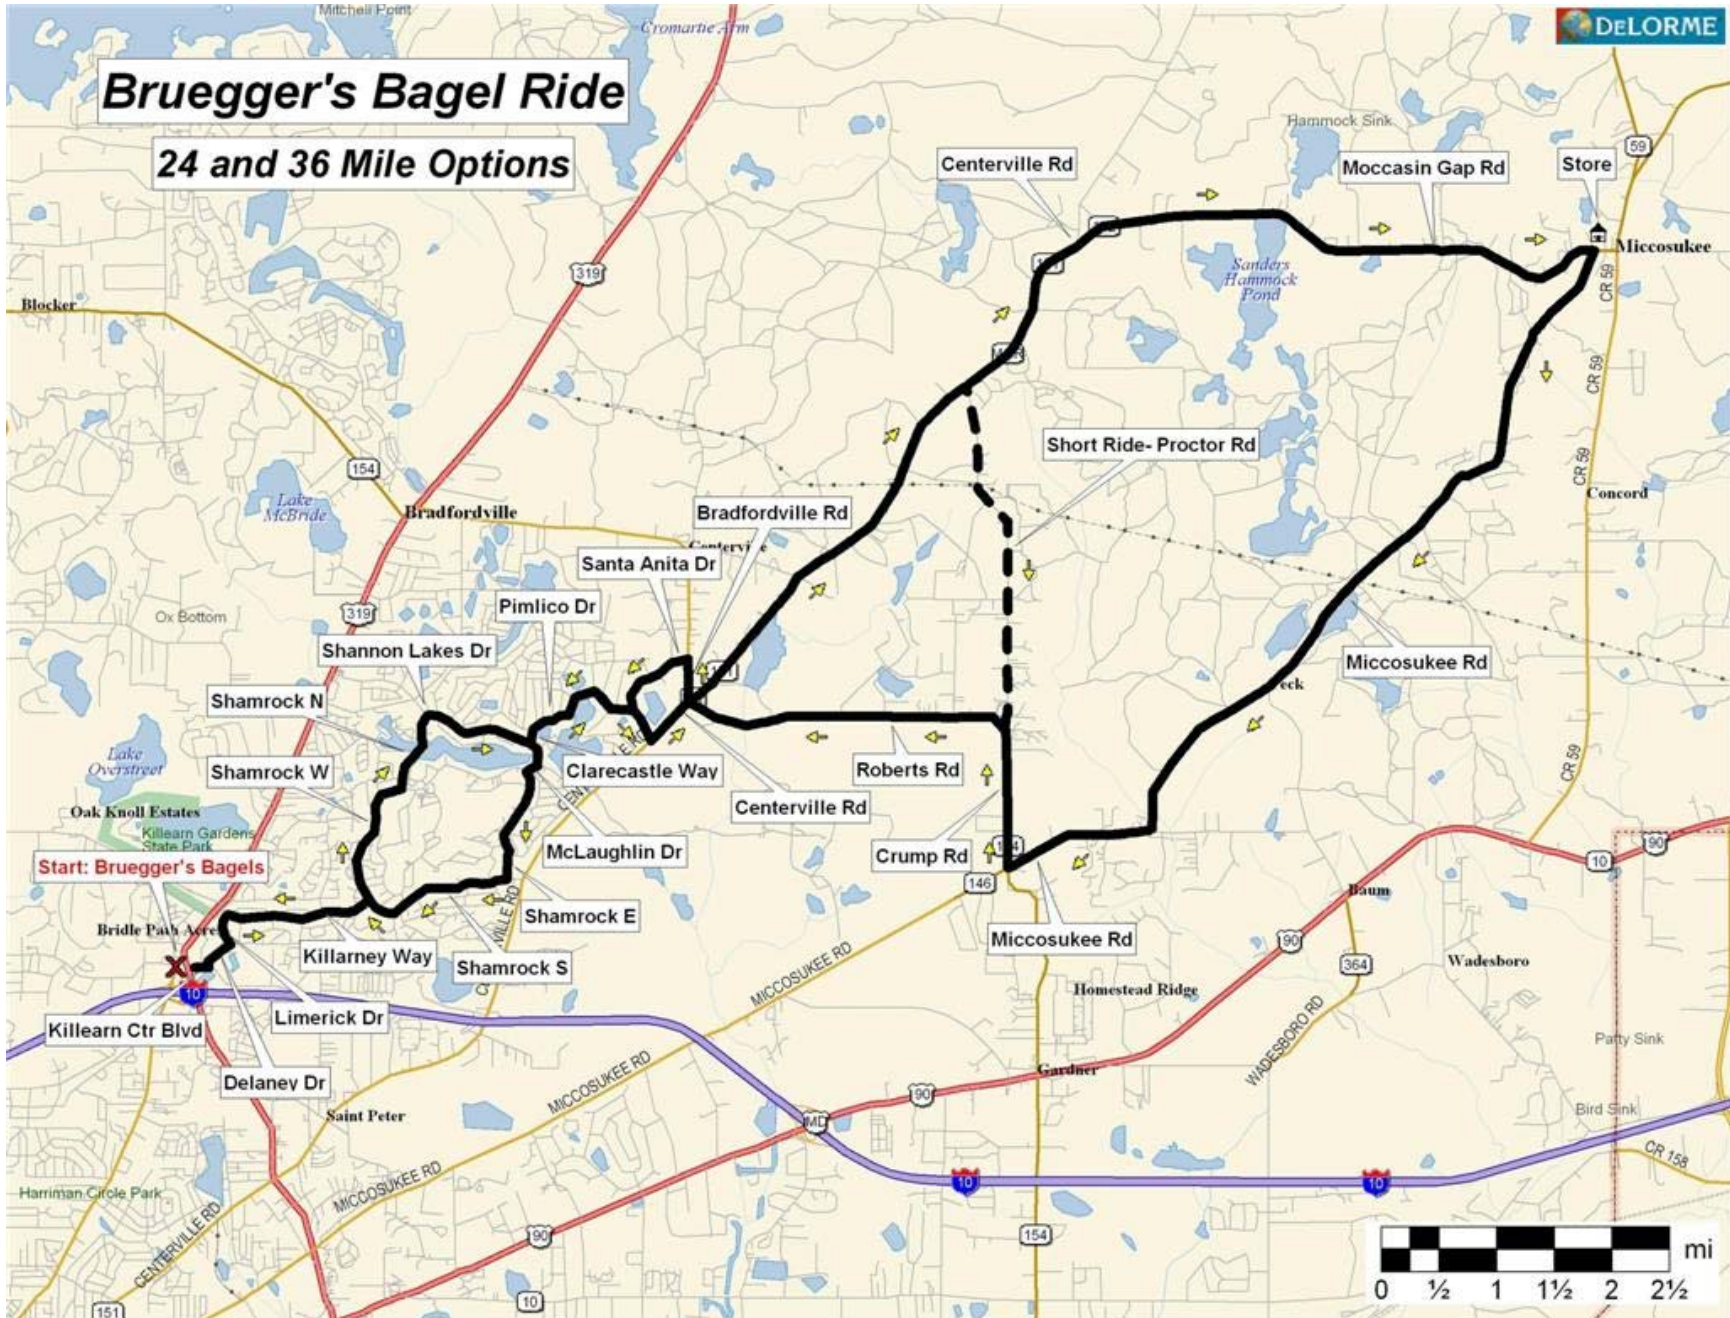

# Capital City Cyclists Tallahassee, FL

Map created by Al Parker, CCC Mapmaker. Contact [Al](#) for the GPS file.

[Cue Sheet](#) | [Home](#) | [Road Ride Schedule](#) | [Map Index](#)