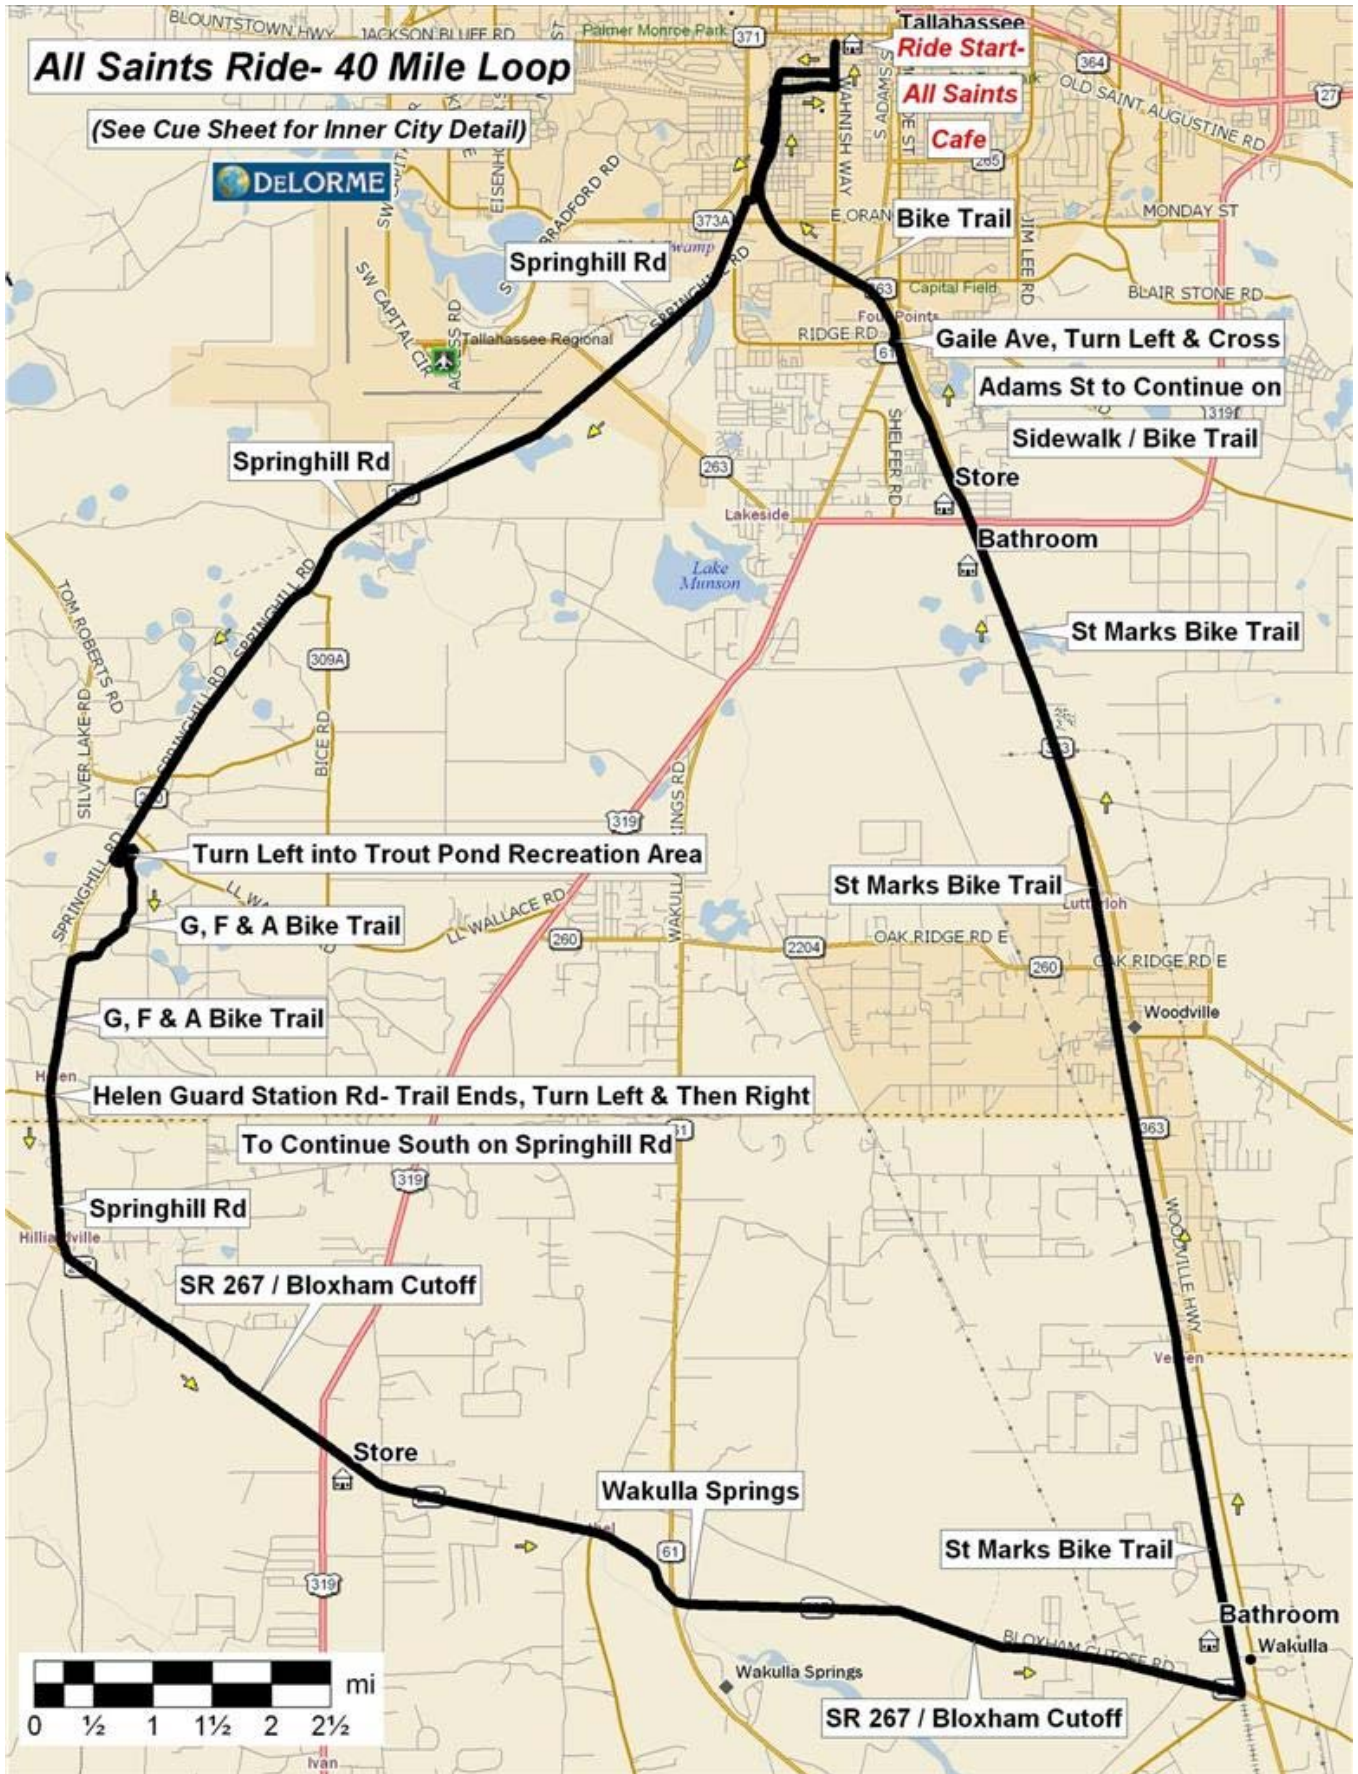

Capital City Cyclists Tallahassee, FL

Map created by Al Parker, CCC Mapmaker. Contact [Al](#) for the GPS file.

[Cue Sheet](#) | [Home](#) | [Road Ride Schedule](#) | [Map Index](#)