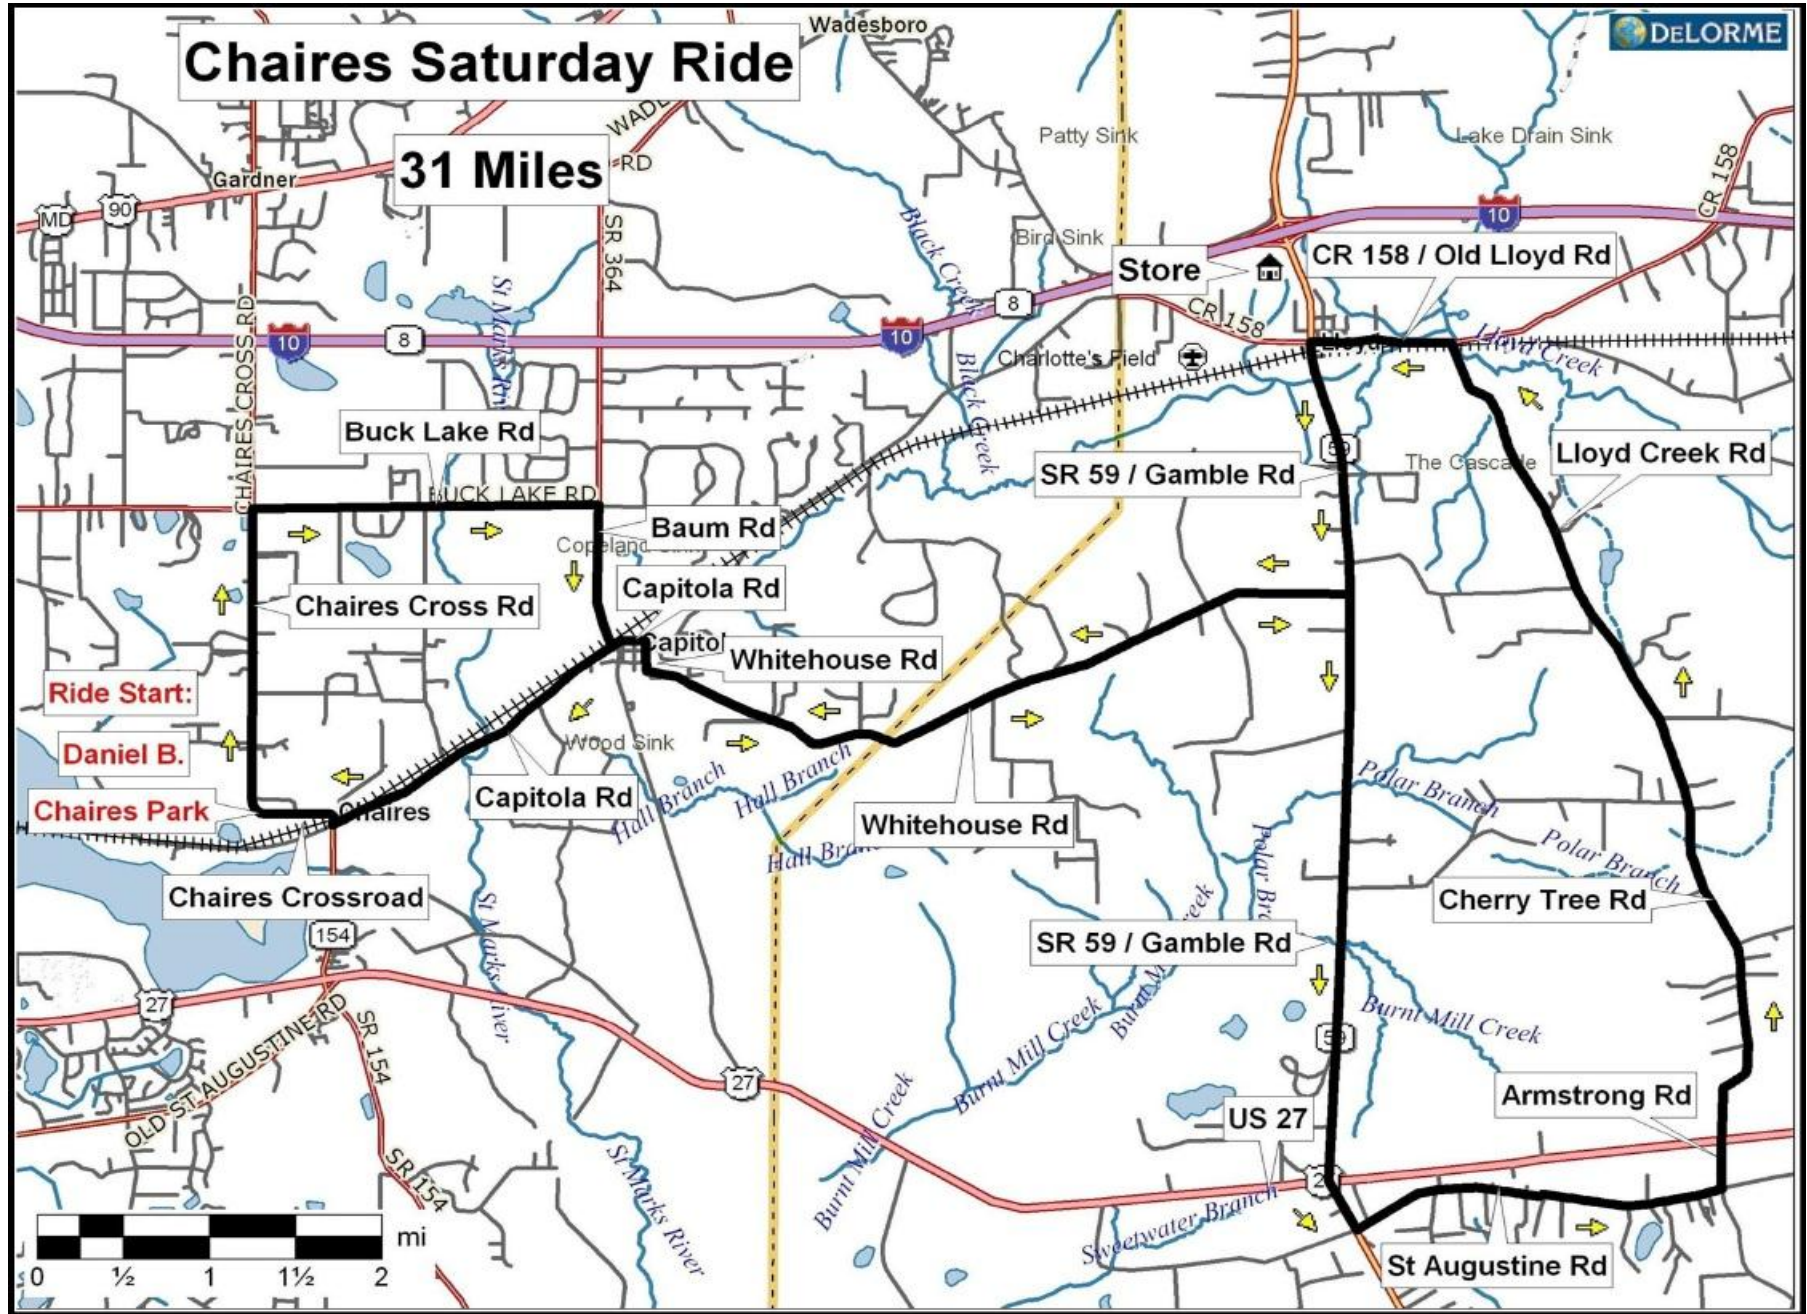

Capital City Cyclists Tallahassee, FL

Map created by Al Parker, CCC Mapmaker.